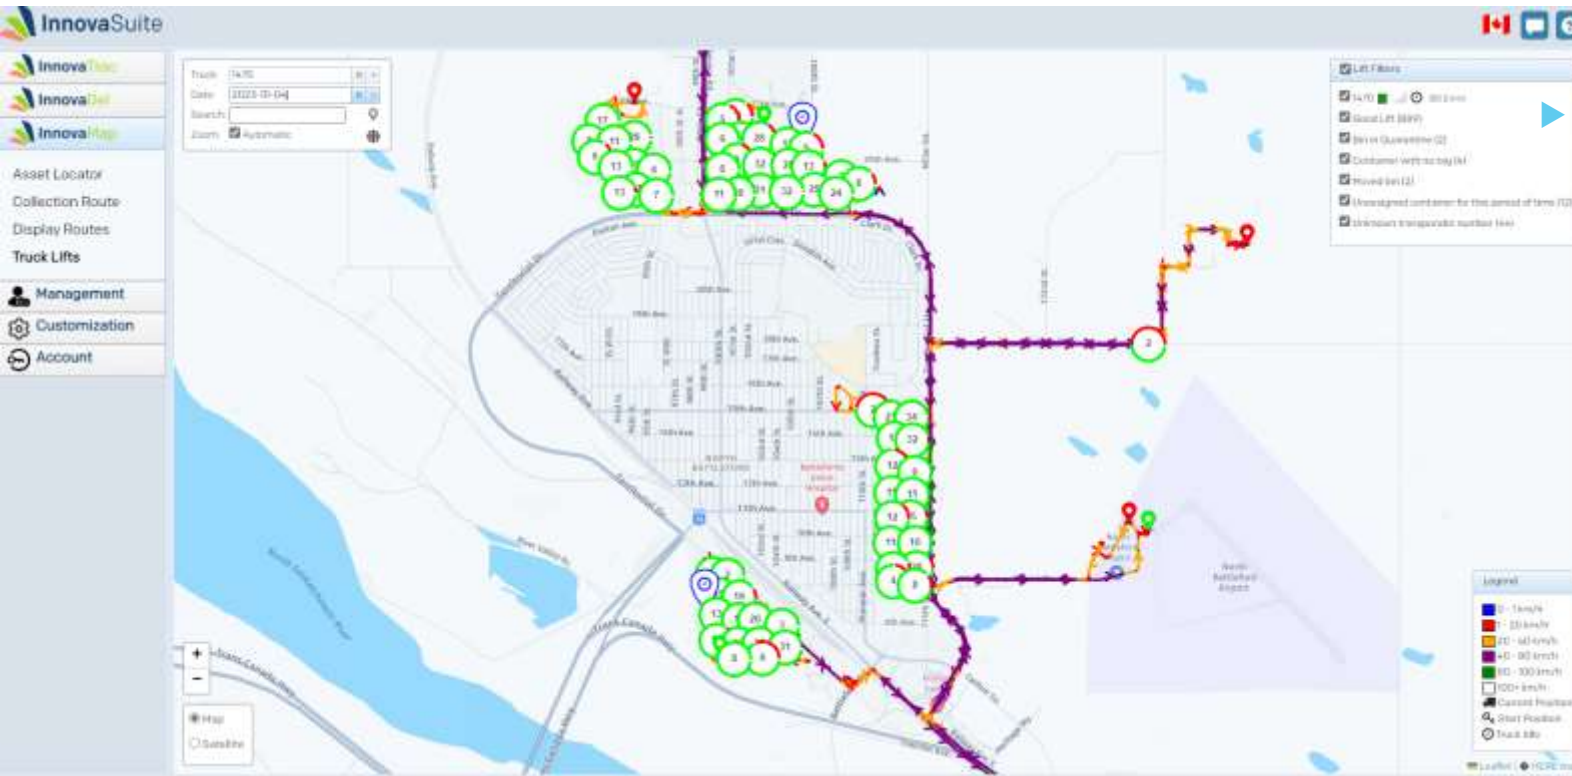

In-depth understanding of financial liabilities and required rates

Container RFID Tracking

In 2021 North Battleford implemented RFID tracking for all waste and recycle containers. This allows:

- ▶ Increased inventory control (who's really using which container!?)
- ▶ Increased enforcement
- ▶ Some ability to find lost or stolen containers
- ▶ Bridging technology for other initiatives