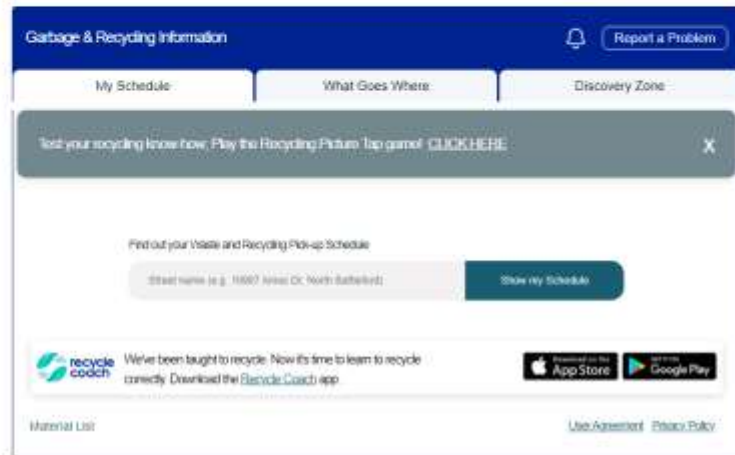

Household Hazardous Waste Days

North Battleford hosts two HHWD's per year, a spring event and a fall event

- ▶ In 2023 2,375 kg of HHW were disposed of at our 2 events

based on a zone collection schedule.

Recycle Coach

Find out when your garbage and recycling collection day is with Recycle Coach. Use it any time here, or install it on your phone from the Apple App store or the Google Play Store. This helpful app can set reminders for pickup days and help you sort recycling from trash.