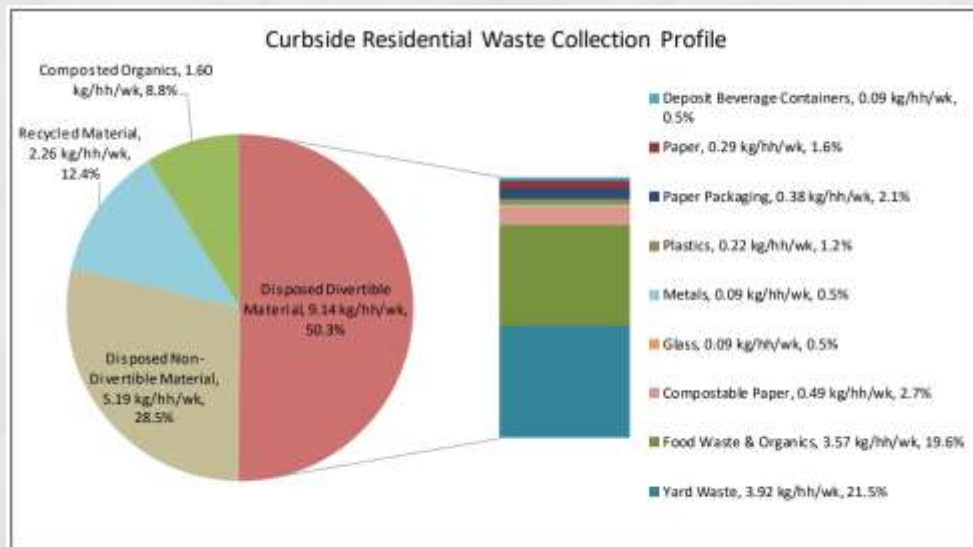

greener
TOGETHER

Landfill Bans

Katie Burns
City of Saskatoon

A long time ago...

Fast forward...

What is going to landfill?

Figure 3.2 Annual Curbside Residential Waste Collection Profile (kg/hh/wk)

ICI Garbage Composition